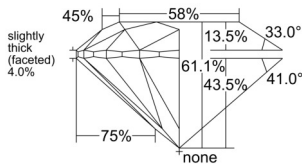

GIA®

FACSIMILE

GIA REPORT

7543999441

Verify this report at GIA.edu

GIA NATURAL DIAMOND DOSSIER®

April 09, 2026
GIA Report Number 7543999441
Shape and Cutting Style ..... Round Brilliant
Measurements ..... 5.15 - 5.17 x 3.15 mm

GRADING RESULTS

Carat Weight ..... 0.51 carat
Color Grade ..... F
Clarity Grade VVS2
Cut Grade ..... Excellent

ADDITIONAL GRADING INFORMATION

Polish ..... Excellent
Symmetry ..... Excellent
Fluorescence ..... None
Clarity Characteristics ..... Pinpoint, Cloud, Needle
Inscription(s): GIA 7543999441

PROPORTIONS

Profile to actual proportions