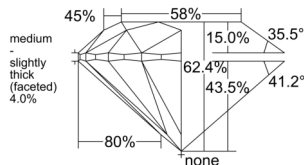

GIA®

FACSIMILE

GIA REPORT

7543998016

Verify this report at GIA.edu

GIA NATURAL DIAMOND DOSSIER®

April 09, 2026
GIA Report Number 7543998016
Shape and Cutting Style ..... Round Brilliant
Measurements ..... 4.86 - 4.89 x 3.04 mm

GRADING RESULTS

Carat Weight ..... 0.44 carat
Color Grade ..... E
Clarity Grade VVS1
Cut Grade ..... Excellent

ADDITIONAL GRADING INFORMATION

Polish ..... Excellent
Symmetry ..... Excellent
Fluorescence ..... Medium Blue
Clarity Characteristics ..... Pinpoint, Cloud, Feather
Inscription(s): GIA 7543998016

PROPORTIONS

Profile to actual proportions