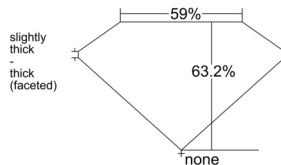

GIA®

FACSIMILE

GIA REPORT

7543995206

Verify this report at GIA.edu

GIA NATURAL DIAMOND DOSSIER®

April 09, 2026
GIA Report Number 7543995206
Shape and Cutting Style ..... Oval Brilliant
Measurements ..... 6.40 x 4.56 x 2.88 mm

GRADING RESULTS

Carat Weight ..... 0.55 carat
Color Grade ..... G
Clarity Grade VS2

ADDITIONAL GRADING INFORMATION

Polish ..... Excellent
Symmetry ..... Excellent
Fluorescence ..... None
Clarity Characteristics ..... Crystal, Feather
Inscription(s): GIA 7543995206

PROPORTIONS

Profile not to actual proportions

GRADING SCALES

GIA COLOR SCALE		GIA CLARITY SCALE			
COLORLESS	D	VERY VERY SLIGHTLY INCLUDED	FLAWLESS		
	E		INTERNALLY FLAWLESS		
	F		VVS₁		
	NEAR COLORLESS	G	VVS₂		
		H	VERY SLIGHTLY INCLUDED	VS₁	
		I		VS₂	
		FAINT	J	SLIGHTLY INCLUDED	SI₁
			K		SI₂
	L		INCLUDED		I₁
	M			I₂	
N	I₃				
VERY LIGHT	O				
P					
Q					
LIGHT	R				
	S				
	T				
	U				
	V				
	Z