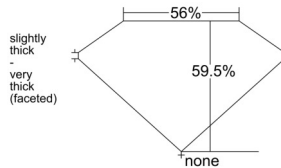

GIA®

FACSIMILE

GIA REPORT

7543992553

Verify this report at GIA.edu

GIA NATURAL DIAMOND DOSSIER®

April 09, 2026
GIA Report Number 7543992553
Shape and Cutting Style ..... Heart Brilliant
Measurements ..... 4.69 x 5.61 x 3.34 mm

GRADING RESULTS

Carat Weight ..... 0.50 carat
Color Grade ..... D
Clarity Grade VS2

ADDITIONAL GRADING INFORMATION

Polish ..... Very Good
Symmetry ..... Very Good
Fluorescence ..... Faint
Clarity Characteristics..... Crystal, Feather, Indented Natural
Inscription(s): GIA 7543992553

PROPORTIONS

Profile not to actual proportions

GRADING SCALES

GIA COLOR SCALE		GIA CLARITY SCALE		
COLORLESS	D	VERY VERY SLIGHTLY INCLUDED	FLAWLESS	
	E		INTERNALLY FLAWLESS	
	F		VVS₁	
	G		VVS₂	
	NEAR COLORLESS	H	VERY SLIGHTLY INCLUDED	VS₁
		I		VS₂
		J	SLIGHTLY INCLUDED	SI₁
		K		SI₂
	L	I₁		
	FAINT	M	INCLUDED	I₂
N		I₃		
O		LIGHT		
P				
Q				
R				
S				
T				
VERY LIGHT	U			
	V			
	W			
	X			
COLORLESS	Y			
	Z