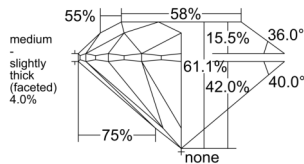

GIA®

FACSIMILE

GIA REPORT

7543984191

Verify this report at GIA.edu

GIA NATURAL DIAMOND DOSSIER®

April 09, 2026
GIA Report Number 7543984191
Shape and Cutting Style ..... Round Brilliant
Measurements ..... 4.25 - 4.29 x 2.61 mm

GRADING RESULTS

Carat Weight ..... 0.30 carat
Color Grade ..... K
Clarity Grade VS1
Cut Grade ..... Very Good

ADDITIONAL GRADING INFORMATION

Polish ..... Excellent
Symmetry ..... Excellent
Fluorescence ..... None
Clarity Characteristics ..... Feather, Cloud, Pinpoint
Inscription(s): GIA 7543984191

PROPORTIONS

Profile to actual proportions

GRADING SCALES

GIA COLOR SCALE

COLORLESS	D
	E
	F
	G
	H
	I
	J
NEAR COLORLESS	K
	L
FAIN	M
	N
	O
	P
	Q
	R
	S
	T
	U
	V
	W
	X
	Y
LIGHT	Z

GIA CLARITY SCALE

	FLAWLESS
	INTERNALLY FLAWLESS
VERY VERY SLIGHTLY INCLUDED	VVS₁
	VVS₂
VERY SLIGHTLY INCLUDED	VS₁
	VS₂
SLIGHTLY INCLUDED	SI₁
	SI₂
	I₁
	I₂
INCLUDED	I₃

GIA CUT SCALE

	EXCELLENT
	VERY GOOD
	GOOD
	FAIR
	POOR