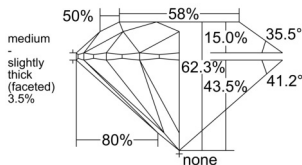

GIA®

FACSIMILE

GIA REPORT 7543970670

Verify this report at GIA.edu

GIA NATURAL DIAMOND DOSSIER®

April 06, 2026
GIA Report Number 7543970670
Shape and Cutting Style ..... Round Brilliant
Measurements ..... 4.70 - 4.74 x 2.94 mm

GRADING RESULTS

Carat Weight ..... 0.40 carat
Color Grade I
Clarity Grade SI2
Cut Grade ..... Excellent

ADDITIONAL GRADING INFORMATION

Polish ..... Excellent
Symmetry ..... Excellent
Fluorescence ..... None
Clarity Characteristics ..... Crystal, Feather
Inscription(s): GIA 7543970670

PROPORTIONS

GRADING SCALES

GIA COLOR SCALE	GIA CLARITY SCALE	GIA CUT SCALE	
D	FLAWLESS	EXCELLENT	
E	INTERNALLY FLAWLESS		
F		VVS₁	VERY GOOD
G	VVS₂		
H	VS₁	GOOD	
I	VS₂		
J	SI₁	FAIR	
K	SI₂		
L	I₁	POOR	
M	I₂		
N	I₃		
O			
P			
Q			
R			
S			
T			
U			
V			
W			
X			
Y			
Z