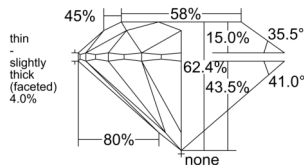

GIA®

FACSIMILE

GIA REPORT

7543963546

Verify this report at GIA.edu

GIA NATURAL DIAMOND DOSSIER®

April 06, 2026
GIA Report Number 7543963546
Shape and Cutting Style ..... Round Brilliant
Measurements ..... 5.07 - 5.11 x 3.17 mm

GRADING RESULTS

Carat Weight ..... 0.51 carat
Color Grade ..... K
Clarity Grade VS2
Cut Grade ..... Excellent

ADDITIONAL GRADING INFORMATION

Polish ..... Excellent
Symmetry ..... Excellent
Fluorescence ..... None
Clarity Characteristics ..... Crystal, Cloud
Inscription(s): GIA 7543963546

PROPORTIONS

GRADING SCALES

GIA COLOR SCALE	GIA CLARITY SCALE	GIA CUT SCALE	
D	FLAWLESS	EXCELLENT	
E	INTERNALLY FLAWLESS		
F		VVS₁	VERY GOOD
G	VVS₂		
H	VS₁	GOOD	
I	VS₂		
J	SI₁	FAIR	
K	SI₂		
L	I₁	POOR	
M	I₂		
N	I₃		
O			
P			
Q			
R			
S			
T			
U			
V			
W			
X			
Y			
Z