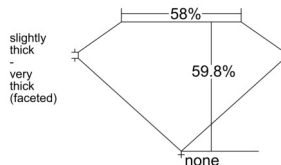

GIA®

FACSIMILE

GIA REPORT

7543934050

Verify this report at GIA.edu

GIA NATURAL DIAMOND DOSSIER®

April 01, 2026
GIA Report Number 7543934050
Shape and Cutting Style ..... Heart Brilliant
Measurements ..... 4.88 x 5.47 x 3.28 mm

GRADING RESULTS

Carat Weight ..... 0.50 carat
Color Grade ..... F
Clarity Grade VS1

ADDITIONAL GRADING INFORMATION

Polish ..... Excellent
Symmetry ..... Very Good
Fluorescence ..... None
Clarity Characteristics..... Crystal, Needle, Pinpoint
Inscription(s): GIA 7543934050

PROPORTIONS

Profile not to actual proportions

GRADING SCALES

GIA COLOR SCALE		GIA CLARITY SCALE			
COLORLESS	D	VERY VERY SLIGHTLY INCLUDED	FLAWLESS		
	E		INTERNALLY FLAWLESS		
	F		VS₁		
	NEAR COLORLESS	G	VERY SLIGHTLY INCLUDED	VS₂	
		H		VS₁	
		FAINT	I	SLIGHTLY INCLUDED	SI₁
			J		SI₂
	K		I₁		
	VERT LIGHT		L	INCLUDED	I₂
			M		I₃
N					
O					
LIGHT	P				
	Q				
	R				
	S				
	T				
	U				
	V				
	W				
X					
Y					
Z