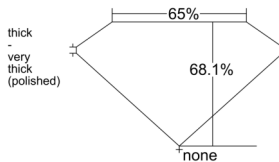

GIA®

FACSIMILE

GIA REPORT

7543921161

Verify this report at GIA.edu

GIA NATURAL DIAMOND DOSSIER®

March 28, 2026

GIA Report Number 7543921161

Shape and Cutting Style ..... Square Emerald Cut

Measurements ..... 4.86 x 4.84 x 3.29 mm

GRADING RESULTS

Carat Weight ..... 0.70 carat

Color Grade ..... E

Clarity Grade VS1

ADDITIONAL GRADING INFORMATION

Polish ..... Excellent

Symmetry ..... Excellent

Fluorescence ..... Faint

Clarity Characteristics ..... Crystal

Inscription(s): GIA 7543921161

PROPORTIONS

Profile not to actual proportions

GRADING SCALES

GIA COLOR SCALE		GIA CLARITY SCALE			
COLORLESS	D	VERY VERY SLIGHTLY INCLUDED	FLAWLESS		
	E		INTERNALLY FLAWLESS		
	F	VERY SLIGHTLY INCLUDED	VVS₁		
	G		VVS₂		
	H		VS₁		
	NEAR COLORLESS	I	SLIGHTLY INCLUDED	VS₂	
		J		SI₁	
		FAINT	K	INCLUDED	SI₂
			L		I₁
			M		I₂
VERT LIGHT	N	LIGHT	I₃		
	O				
	P				
	Q				
	R