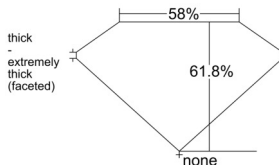

GIA®

FACSIMILE

GIA REPORT 7543877223

Verify this report at GIA.edu

GIA NATURAL DIAMOND DOSSIER®

March 25, 2026
GIA Report Number **7543877223**
Shape and Cutting Style ..... **Heart Brilliant**
Measurements ..... **5.05 x 5.54 x 3.43 mm**

GRADING RESULTS

Carat Weight ..... **0.56 carat**
Color Grade ..... **G**
Clarity Grade **VVS1**

ADDITIONAL GRADING INFORMATION

Polish ..... **Excellent**
Symmetry ..... **Very Good**
Fluorescence ..... **None**
Clarity Characteristics ..... **Feather**
Inscription(s): **GIA 7543877223**

PROPORTIONS

Profile not to actual proportions

GRADING SCALES

GIA COLOR SCALE		GIA CLARITY SCALE			
COLORLESS	D	VERY VERY SLIGHTLY INCLUDED	FLAWLESS		
	E		INTERNALLY FLAWLESS		
	F	VERY SLIGHTLY INCLUDED	VVS₁		
	G		VVS₂		
	H		VS₁		
	NEAR COLORLESS	I	SLIGHTLY INCLUDED	VS₂	
		J		SI₁	
		FAINT	K	INCLUDED	SI₂
			L		I₁
			M		I₂
VERT LIGHT	N	LIGHT	I₃		
	O				
	P				
	Q				
	R