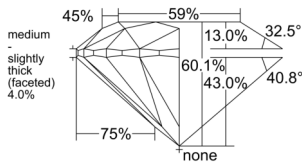

GIA®

FACSIMILE

GIA NATURAL DIAMOND DOSSIER®

March 24, 2026
GIA Report Number 7543875109
Shape and Cutting Style ..... Round Brilliant
Measurements ..... 3.69 - 3.71 x 2.22 mm

GRADING RESULTS

Carat Weight ..... 0.18 carat
Color Grade ..... F
Clarity Grade VS1
Cut Grade ..... Excellent

ADDITIONAL GRADING INFORMATION

Polish ..... Excellent
Symmetry ..... Excellent
Fluorescence ..... None
Clarity Characteristics ..... Cloud
Inscription(s): GIA 7543875109

GIA REPORT 7543875109

Verify this report at GIA.edu

PROPORTIONS

Profile to actual proportions

GRADING SCALES

GIA COLOR SCALE	GIA CLARITY SCALE	GIA CUT SCALE	
D	FLAWLESS	EXCELLENT	
E	INTERNALLY FLAWLESS		
F		VVS₁	VERY GOOD
G	VVS₂		
H	VS₁	GOOD	
I	VS₂		
J	SI₁	FAIR	
K	SI₂		
L	I₁	POOR	
M			
N			
O	I₂		
P			
Q			
R	I₃		
S			
T			
U			
V			
W			
X			
Y			
Z