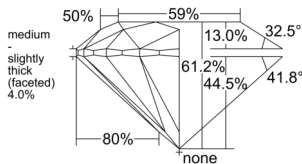

GIA®

FACSIMILE

GIA REPORT

7543873231

Verify this report at GIA.edu

GIA NATURAL DIAMOND DOSSIER®

March 24, 2026
GIA Report Number **7543873231**
Shape and Cutting Style ..... **Round Brilliant**
Measurements ..... **4.31 - 4.34 x 2.65 mm**

GRADING RESULTS

Carat Weight ..... **0.30 carat**
Color Grade ..... **I**
Clarity Grade ..... **Internally Flawless**
Cut Grade ..... **Excellent**

ADDITIONAL GRADING INFORMATION

Polish ..... **Excellent**
Symmetry ..... **Excellent**
Fluorescence ..... **Medium Blue**
Clarity Characteristics..... **Minor Details of Polish**
Inscription(s): **GIA 7543873231**

PROPORTIONS

Profile to actual proportions

GRADING SCALES

GIA COLOR SCALE

COLORESS	D
	E
	F
	G
	H
	I
	J
NEAR COLORESS	K
	L
FANIT	M
	N
	O
	P
	Q
VERY LIGHT	R
	S
	T
	U
	V
	W
	X
	Y
LIGHT	Z

GIA CLARITY SCALE

VERY VERY SLIGHTLY INCLUDED	FLAWLESS
	INTERNALLY FLAWLESS
VERY SLIGHTLY INCLUDED	VVS₁
	VVS₂
SLIGHTLY INCLUDED	VS₁
	VS₂
INCLUDED	SI₁
	SI₂
	I₁
	I₂
	I₃

GIA CUT SCALE

EXCELLENT
VERY GOOD
GOOD
FAIR
POOR