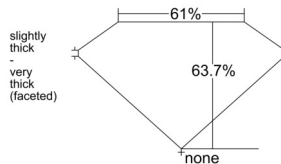

GIA®

FACSIMILE

GIA REPORT

7543868958

Verify this report at GIA.edu

GIA NATURAL DIAMOND DOSSIER®

March 24, 2026
GIA Report Number **7543868958**
Shape and Cutting Style ..... **Pear Brilliant**
Measurements ..... **7.66 x 4.87 x 3.10 mm**

GRADING RESULTS

Carat Weight ..... **0.71 carat**
Color Grade ..... **G**
Clarity Grade **VS1**

ADDITIONAL GRADING INFORMATION

Polish ..... **Excellent**
Symmetry ..... **Very Good**
Fluorescence ..... **None**
Clarity Characteristics..... **Crystal, Needle, Pinpoint**
Inscription(s): **GIA 7543868958**

PROPORTIONS

Profile not to actual proportions

GRADING SCALES

GIA COLOR SCALE		GIA CLARITY SCALE			
COLORLESS	D	VERY VERY SLIGHTLY INCLUDED	FLAWLESS		
	E		INTERNALLY FLAWLESS		
	F		VS₁		
	NEAR COLORLESS	G	VERY SLIGHTLY INCLUDED	VS₂	
		H		VS₁	
		FANT	I	SLIGHTLY INCLUDED	VS₂
			J		SI₁
	K		SI₂		
	VERT LIGHT		L	INCLUDED	I₁
		M	I₂		
N		I₃			
O					
P					
Q					
R					
LIGHT	S				
	T				
	U				
	V				
	W				
	X				
Y					
Z