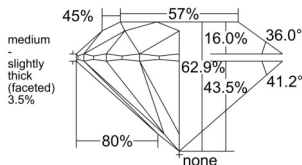

GIA®

FACSIMILE

GIA REPORT

7543844089

Verify this report at GIA.edu

GIA NATURAL DIAMOND DOSSIER®

March 20, 2026

GIA Report Number 7543844089

Shape and Cutting Style ..... Round Brilliant

Measurements ..... 5.06 - 5.07 x 3.18 mm

GRADING RESULTS

Carat Weight ..... 0.50 carat

Color Grade L

Clarity Grade VS1

Cut Grade ..... Excellent

ADDITIONAL GRADING INFORMATION

Polish ..... Excellent

Symmetry ..... Excellent

Fluorescence ..... None

Clarity Characteristics ..... Feather, Pinpoint

Inscription(s): GIA 7543844089

PROPORTIONS

GRADING SCALES

GIA COLOR SCALE

COLOURLESS	D
	E
	F
	G
	H
	I
	J
NEAR COLOURLESS	K
	L
Faint	M
	N
	O
	P
	Q
	R
	S
	T
	U
	V
	W
	X
	Y
Light	Z

GIA CLARITY SCALE

FLAWLESS	INTERNAL FLAWLESS	
		FLAWLESS
VERY VERY SLIGHTLY INCLUDED	VVS₁	
	VVS₂	
VERY SLIGHTLY INCLUDED	VS₁	
	VS₂	
SLIGHTLY INCLUDED	SI₁	
	SI₂	
INCLUDED	I₁	
	I₂	
	I₃	

GIA CUT SCALE

EXCELLENT
VERY GOOD
GOOD
FAIR
POOR