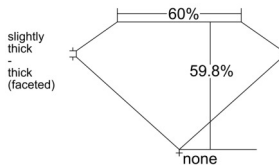

GIA®

FACSIMILE

GIA REPORT

7543838768

Verify this report at GIA.edu

GIA NATURAL DIAMOND DOSSIER®

March 18, 2026

GIA Report Number **7543838768**

Shape and Cutting Style ..... **Heart Brilliant**

Measurements ..... **5.51 x 6.07 x 3.63 mm**

GRADING RESULTS

Carat Weight ..... **0.70 carat**

Color Grade ..... **G**

Clarity Grade **VS1**

ADDITIONAL GRADING INFORMATION

Polish ..... **Excellent**

Symmetry ..... **Very Good**

Fluorescence ..... **None**

Clarity Characteristics..... **Crystal, Cloud, Pinpoint, Needle**

Inscription(s): **GIA 7543838768**

PROPORTIONS

Profile not to actual proportions

GRADING SCALES

GIA COLOR SCALE		GIA CLARITY SCALE			
COLORLESS	D	VERY VERY SLIGHTLY INCLUDED	FLAWLESS		
	E		INTERNALLY FLAWLESS		
	F	VERY SLIGHTLY INCLUDED	VVS₁		
	G		VVS₂		
	H		VS₁		
	NEAR COLORLESS	I	SLIGHTLY INCLUDED	VS₂	
		J		SI₁	
		FAINT	K	INCLUDED	SI₂
			L		I₁
			M		I₂
VERT LIGHT	N	LIGHT	I₃		
	O				
	P				
	Q				
	R