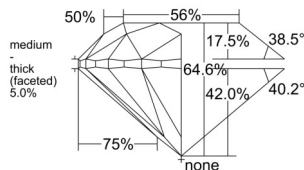

GIA®

FACSIMILE

GIA REPORT

7543828621

Verify this report at GIA.edu

GIA NATURAL DIAMOND DOSSIER®

March 17, 2026
GIA Report Number 7543828621
Shape and Cutting Style ..... Round Brilliant
Measurements ..... 4.92 - 4.95 x 3.19 mm

GRADING RESULTS

Carat Weight ..... 0.50 carat
Color Grade ..... D
Clarity Grade VS1
Cut Grade ..... Very Good

ADDITIONAL GRADING INFORMATION

Polish ..... Excellent
Symmetry ..... Excellent
Fluorescence ..... None
Clarity Characteristics ..... Crystal, Pinpoint, Needle
Inscription(s): GIA 7543828621

PROPORTIONS

Profile to actual proportions

GRADING SCALES

GIA COLOR SCALE

COLORLESS	D
	E
	F
	G
	H
	I
	J
NEAR COLORLESS	K
	L
Faint	M
	N
	O
	P
	Q
	R
	S
	T
	U
	V
	W
	X
	Y
Light	Z

GIA CLARITY SCALE

FLAWLESS	VERY VERY SLIGHTLY INCLUDED	VVS₁	VVS₂	VS₁	VS₂	SI₁	SI₂	I₁	I₂	I₃	
											VERY SLIGHTLY INCLUDED
INTERNALLY FLAWLESS											

GIA CUT SCALE

EXCELLENT
VERY GOOD
GOOD
FAIR
POOR