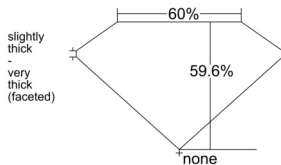

GIA®

FACSIMILE

GIA REPORT 7543792573

Verify this report at GIA.edu

GIA NATURAL DIAMOND DOSSIER®

March 11, 2026
GIA Report Number 7543792573
Shape and Cutting Style ..... Heart Brilliant
Measurements ..... 5.28 x 6.22 x 3.71 mm

GRADING RESULTS

Carat Weight ..... 0.70 carat
Color Grade ..... F
Clarity Grade VVS1

ADDITIONAL GRADING INFORMATION

Polish ..... Excellent
Symmetry ..... Excellent
Fluorescence ..... Faint
Clarity Characteristics ..... Pinpoint, Feather
Inscription(s): GIA 7543792573

PROPORTIONS

Profile not to actual proportions

GRADING SCALES

GIA COLOR SCALE		GIA CLARITY SCALE		
NEAR COLORLESS	D	VERY VERY SLIGHTLY INCLUDED	FLAWLESS	
	E		INTERNALLY FLAWLESS	
	F	VERY SLIGHTLY INCLUDED	VVS₁	
	G		VVS₂	
	H		VS₁	
	FAINT	I	SLIGHTLY INCLUDED	VS₂
		J		SI₁
		K	INCLUDED	SI₂
		L		I₁
		M		I₂
VERT LIGHT		N	INCLUDED	I₃
		O		
		P		
	Q			
	R			
	S			
LIGHT	T			
	U			
	V			
	W			
	X			
Y				
Z