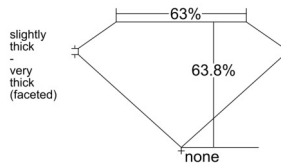

GIA®

FACSIMILE

GIA REPORT

7543792187

Verify this report at GIA.edu

GIA NATURAL DIAMOND DOSSIER®

March 16, 2026

GIA Report Number 7543792187

Shape and Cutting Style ..... Pear Brilliant

Measurements ..... 6.75 x 4.43 x 2.83 mm

GRADING RESULTS

Carat Weight ..... 0.50 carat

Color Grade ..... E

Clarity Grade VS1

ADDITIONAL GRADING INFORMATION

Polish ..... Excellent

Symmetry ..... Excellent

Fluorescence ..... Faint

Clarity Characteristics..... Cloud, Crystal, Pinpoint

Inscription(s): GIA 7543792187

PROPORTIONS

slightly thick
-
very thick (faceted)

Profile not to actual proportions

GRADING SCALES

GIA COLOR SCALE		GIA CLARITY SCALE			
COLORLESS	D	VERY VERY SLIGHTLY INCLUDED	FLAWLESS		
	E		INTERNALLY FLAWLESS		
	F		VS₁		
	NEAR COLORLESS	G	VERY SLIGHTLY INCLUDED	VS₂	
		H		VS₁	
		FAINT	I	SLIGHTLY INCLUDED	VS₂
			J		SI₁
	K		SI₂		
	VERT LIGHT		L	INCLUDED	I₁
			M		I₂
N			I₃		
O					
P					
Q					
R					
LIGHT	S				
	T				
	U				
	V				
	W				
	X				
Y					
Z