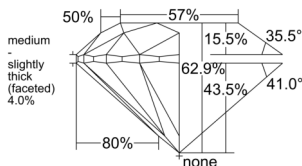

GIA®

FACSIMILE

GIA REPORT 7543784222

Verify this report at GIA.edu

GIA NATURAL DIAMOND DOSSIER®

March 11, 2026
GIA Report Number 7543784222
Shape and Cutting Style ..... Round Brilliant
Measurements ..... 5.03 - 5.06 x 3.17 mm

GRADING RESULTS

Carat Weight ..... 0.50 carat
Color Grade ..... J
Clarity Grade VS2
Cut Grade ..... Excellent

ADDITIONAL GRADING INFORMATION

Polish ..... Excellent
Symmetry ..... Excellent
Fluorescence ..... None
Clarity Characteristics ..... Cloud
Inscription(s): GIA 7543784222

PROPORTIONS

GRADING SCALES

GIA COLOR SCALE

COLOREDNESS	D
	E
	F
	G
	H
	I
	J
NEAR COLORLESS	K
	L
FAIN	M
	N
	O
	P
VERY LIGHT	Q
	R
	S
	T
	U
	V
	W
	X
	Y
LIGHT	Z

GIA CLARITY SCALE

VERY VERY SLIGHTLY INCLUDED	FLAWLESS
	INTERNALLY FLAWLESS
VERY SLIGHTLY INCLUDED	VVS₁
	VVS₂
SLIGHTLY INCLUDED	VS₁
	VS₂
INCLUDED	SI₁
	SI₂
	I₁
	I₂
	I₃

GIA CUT SCALE

EXCELLENT
VERY GOOD
GOOD
FAIR
POOR