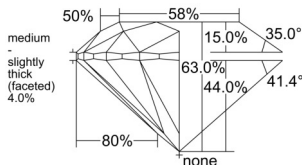

GIA®

FACSIMILE

GIA REPORT 7543777353

Verify this report at GIA.edu

GIA NATURAL DIAMOND DOSSIER®

March 09, 2026
GIA Report Number 7543777353
Shape and Cutting Style ..... Round Brilliant
Measurements ..... 4.69 - 4.73 x 2.97 mm

GRADING RESULTS

Carat Weight ..... 0.41 carat
Color Grade ..... E
Clarity Grade VVS1
Cut Grade ..... Excellent

ADDITIONAL GRADING INFORMATION

Polish ..... Excellent
Symmetry ..... Excellent
Fluorescence ..... None
Clarity Characteristics ..... Pinpoint, Cloud, Feather
Inspection(s): GIA 7543777353

PROPORTIONS

Profile to actual proportions

GRADING SCALES

GIA COLOR SCALE	GIA CLARITY SCALE	GIA CUT SCALE	
D	FLAWLESS	EXCELLENT	
E	INTERNALLY FLAWLESS		
F		VVS₁	VERY GOOD
G	VVS₂		
H	VS₁	GOOD	
I	VS₂		
J	SI₁	FAIR	
K	SI₂		
L	I₁	POOR	
M	I₂		
N	I₃		
O			
P			
Q			
R			
S			
T			
U			
V			
W			
X			
Y			
Z