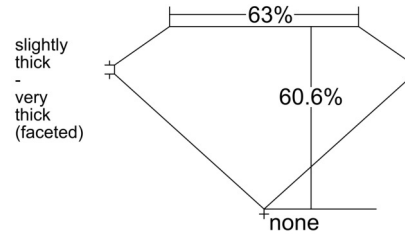

GIA NATURAL DIAMOND GRADING REPORT

March 18, 2026
GIA Report Number 7543768591
Shape and Cutting Style Oval Brilliant
Measurements 8.88 x 6.39 x 3.87 mm

GRADING RESULTS

Carat Weight 1.50 carat
Color Grade F
Clarity Grade VVS1

ADDITIONAL GRADING INFORMATION

Polish Excellent
Symmetry Very Good
Fluorescence None
Inscription(s): GIA 7543768591

PROPORTIONS

Profile not to actual proportions

CLARITY CHARACTERISTICS

KEY TO SYMBOLS*

- Feather
- Natural

* Red symbols denote internal characteristics (inclusions). Green or black symbols denote external characteristics (blemishes). Diagram is an approximate representation of the diamond, and symbols shown indicate type, position, and approximate size of clarity characteristics. All clarity characteristics may not be shown. Details of finish are not shown.