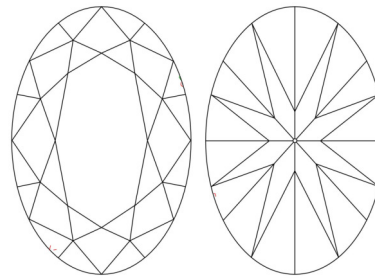

GIA NATURAL DIAMOND GRADING REPORT

March 18, 2026
GIA Report Number 7543768591
Shape and Cutting Style Oval Brilliant
Measurements 8.88 x 6.39 x 3.87 mm

GRADING RESULTS

Carat Weight 1.50 carat
Color Grade F
Clarity Grade VVS1

ADDITIONAL GRADING INFORMATION

Polish Excellent
Symmetry Very Good
Fluorescence None
Inscription(s): GIA 7543768591

PROPORTIONS

Profile not to actual proportions

CLARITY CHARACTERISTICS

KEY TO SYMBOLS*

- Feather
- Natural

* Red symbols denote internal characteristics (inclusions). Green or black symbols denote external characteristics (blemishes). Diagram is an approximate representation of the diamond, and symbols shown indicate type, position, and approximate size of clarity characteristics. All clarity characteristics may not be shown. Details of finish are not shown.