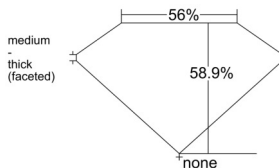

GIA®

FACSIMILE

GIA REPORT 7543759680

Verify this report at gia.edu

GIA NATURAL DIAMOND DOSSIER®

March 06, 2026
GIA Report Number 7543759680
Shape and Cutting Style ..... Pear Brilliant
Measurements ..... 8.10 x 5.12 x 3.02 mm

GRADING RESULTS

Carat Weight ..... 0.75 carat
Color Grade ..... D
Clarity Grade VVS1

ADDITIONAL GRADING INFORMATION

Polish ..... Very Good
Symmetry ..... Very Good
Fluorescence ..... Faint
Clarity Characteristics ..... Pinpoint
Inscription(s): GIA 7543759680

PROPORTIONS

Profile not to actual proportions

GRADING SCALES

GIA COLOR SCALE		GIA CLARITY SCALE			
COLORLESS	D	NEAR COLORLESS	FLAWLESS		
	E		INTERNALLY FLAWLESS		
	F		VERY VERY SLIGHTLY INCLUDED	VVS₁	
	G			VVS₂	
	H		VERY SLIGHTLY INCLUDED	VS₁	
	I			VS₂	
	J			SLIGHTLY INCLUDED	SI₁
	K		SI₂		
	L		INCLUDED		I₁
	M				I₂
N	LIGHT	I₃			
O					
P					
Q					
R					
S					
T					
U					
V					
W					
X					
Y					
Z