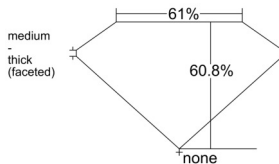

GIA®

FACSIMILE

GIA REPORT

7543749978

Verify this report at GIA.edu

GIA NATURAL DIAMOND DOSSIER®

March 09, 2026

GIA Report Number 7543749978

Shape and Cutting Style ..... Pear Brilliant

Measurements ..... 7.29 x 4.71 x 2.87 mm

GRADING RESULTS

Carat Weight ..... 0.57 carat

Color Grade ..... E

Clarity Grade SI1

ADDITIONAL GRADING INFORMATION

Polish ..... Excellent

Symmetry ..... Very Good

Fluorescence ..... None

Clarity Characteristics ..... Crystal

Inscription(s): GIA 7543749978

PROPORTIONS

Profile not to actual proportions

GRADING SCALES

GIA COLOR SCALE		GIA CLARITY SCALE			
COLORLESS	D	VERY VERY SLIGHTLY INCLUDED	FLAWLESS		
	E		INTERNALLY FLAWLESS		
	F		VVS₁		
	G		VVS₂		
	NEAR COLORLESS	H	VERY SLIGHTLY INCLUDED	VS₁	
		I		VS₂	
		FAINT	J	SLIGHTLY INCLUDED	SI₁
			K		SI₂
	L		I₁		
	M		I₂		
N	I₃				
O					
VERT LIGHT	P	INCLUDED			
	Q				
	R				
	S				
	T				
	U				
	V				
LIGHT	W				
	X				
	Y				
	Z