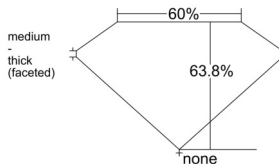

GIA®

FACSIMILE

GIA REPORT

7543746896

Verify this report at GIA.edu

GIA NATURAL DIAMOND DOSSIER®

March 05, 2026

GIA Report Number 7543746896

Shape and Cutting Style ..... Oval Brilliant

Measurements ..... 7.20 x 5.13 x 3.27 mm

GRADING RESULTS

Carat Weight ..... 0.80 carat

Color Grade ..... E

Clarity Grade VVS2

ADDITIONAL GRADING INFORMATION

Polish ..... Excellent

Symmetry ..... Excellent

Fluorescence ..... Medium Blue

Clarity Characteristics..... Feather, Pinpoint, Indented Natural

Inscription(s): GIA 7543746896

PROPORTIONS

Profile not to actual proportions

GRADING SCALES

GIA COLOR SCALE		GIA CLARITY SCALE			
COLORLESS	D	VERY VERY SLIGHTLY INCLUDED	FLAWLESS		
	E		INTERNALLY FLAWLESS		
	F	VERY SLIGHTLY INCLUDED	VVS₁		
	G		VVS₂		
	H		VS₁		
	NEAR COLORLESS	I	SLIGHTLY INCLUDED	VS₂	
		J		SI₁	
		FAINT	K	INCLUDED	SI₂
			L		I₁
			M		I₂
VERT LIGHT	N	LIGHT	I₃		
	O				
	P				
	Q				
	R