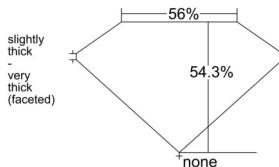

GIA®

FACSIMILE

GIA REPORT

7543746781

Verify this report at GIA.edu

GIA NATURAL DIAMOND DOSSIER®

March 05, 2026

GIA Report Number 7543746781

Shape and Cutting Style ..... Heart Brilliant

Measurements ..... 5.67 x 6.24 x 3.39 mm

GRADING RESULTS

Carat Weight ..... 0.70 carat

Color Grade ..... J

Clarity Grade VS1

ADDITIONAL GRADING INFORMATION

Polish ..... Very Good

Symmetry ..... Excellent

Fluorescence ..... Faint

Clarity Characteristics..... Crystal, Cloud, Needle, Pinpoint

Inscription(s): GIA 7543746781

PROPORTIONS

Profile not to actual proportions

GRADING SCALES

GIA COLOR SCALE		GIA CLARITY SCALE			
COLORLESS	D	VERY VERY SLIGHTLY INCLUDED	FLAWLESS		
	E		INTERNALLY FLAWLESS		
	F	VERY SLIGHTLY INCLUDED	VVS₁		
	G		VVS₂		
	H		VS₁		
	NEAR COLORLESS	I	SLIGHTLY INCLUDED	VS₂	
		J		SI₁	
		FAINT	K	INCLUDED	SI₂
			L		I₁
			M		I₂
VERT LIGHT	N	LIGHT	I₃		
	O				
	P				
	Q				
	R