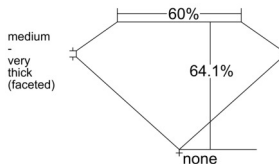

GIA®

FACSIMILE

GIA REPORT 7543734115

Verify this report at GIA.edu

GIA NATURAL DIAMOND DOSSIER®

March 04, 2026
GIA Report Number **7543734115**
Shape and Cutting Style ..... **Marquise Brilliant**
Measurements ..... **6.86 x 3.43 x 2.20 mm**

GRADING RESULTS

Carat Weight ..... **0.30 carat**
Color Grade ..... **F**
Clarity Grade **S12**

ADDITIONAL GRADING INFORMATION

Polish ..... **Good**
Symmetry ..... **Good**
Fluorescence ..... **None**
Clarity Characteristics ..... **Feather**
Inscription(s): **GIA 7543734115**

PROPORTIONS

Profile not to actual proportions

GRADING SCALES

GIA COLOR SCALE		GIA CLARITY SCALE			
COLORLESS	D	VERY VERY SLIGHTLY INCLUDED	FLAWLESS		
	E		INTERNALLY FLAWLESS		
	F	VERY SLIGHTLY INCLUDED	VVS₁		
	G		VVS₂		
	H		VS₁		
	NEAR COLORLESS	I	SLIGHTLY INCLUDED	VS₂	
		J		S1₁	
		FAINT	K	INCLUDED	S1₂
			L		I₁
			M		I₂
VERT LIGHT	N	LIGHT	I₃		
	O				
	P				
	Q				
	R