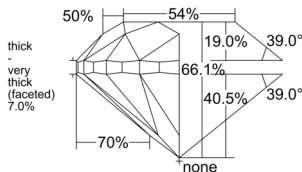

GIA®

FACSIMILE

GIA REPORT 7543730797

Verify this report at GIA.edu

GIA NATURAL DIAMOND DOSSIER®

March 04, 2026
GIA Report Number 7543730797
Shape and Cutting Style ..... Round Brilliant
Measurements ..... 4.80 - 4.87 x 3.20 mm

GRADING RESULTS

Carat Weight ..... 0.50 carat
Color Grade ..... J
Clarity Grade VS2
Cut Grade ..... Good

ADDITIONAL GRADING INFORMATION

Polish ..... Excellent
Symmetry ..... Very Good
Fluorescence ..... None
Clarity Characteristics ..... Cloud
Inscription(s): GIA 7543730797

PROPORTIONS

Profile to actual proportions