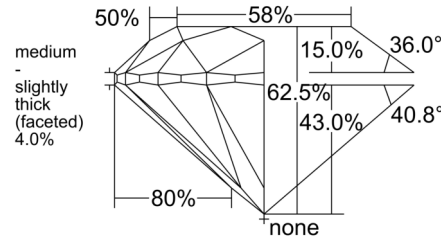

GIA NATURAL DIAMOND GRADING REPORT

February 27, 2026

GIA Report Number 7543724105

Shape and Cutting Style Round Brilliant

Measurements 7.69 - 7.74 x 4.82 mm

GRADING RESULTS

Carat Weight 1.80 carat

Color Grade D

PROPORTIONS

Profile to actual proportions

CLARITY CHARACTERISTICS

KEY TO SYMBOLS*

 Needle

 Cloud

* Red symbols denote internal characteristics (inclusions). Green or black symbols denote external characteristics (blemishes). Diagram is an approximate representation of the diamond, and symbols shown indicate type, position, and approximate size of clarity characteristics. All clarity characteristics may not be shown. Details of finish are not shown.