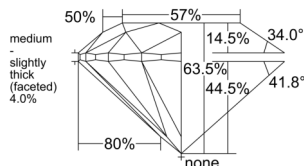

GIA®

FACSIMILE

GIA REPORT

7543722356

Verify this report at GIA.edu

GIA NATURAL DIAMOND DOSSIER®

March 02, 2026

GIA Report Number 7543722356

Shape and Cutting Style ..... Round Brilliant

Measurements ..... 5.86 - 5.93 x 3.74 mm

GRADING RESULTS

Carat Weight ..... 0.80 carat

Color Grade ..... E

Clarity Grade VVS1

Cut Grade ..... Excellent

ADDITIONAL GRADING INFORMATION

Polish ..... Excellent

Symmetry ..... Very Good

Fluorescence ..... None

Clarity Characteristics..... Pinpoint, Feather, Indented Natural

Inscription(s): GIA 7543722356

PROPORTIONS

Profile to actual proportions

GRADING SCALES

GIA COLOR SCALE

COLOURESS	D
	E
	F
	G
	H
	I
	J
NEAR COLOURESS	K
	L
Faint	M
	N
	O
	P
	R
	S
	T
	U
	V
	W
	X
	Y
Light	Z

GIA CLARITY SCALE

VERY VERY SLIGHTLY INCLUDED	FLAWLESS
	INTERNALLY FLAWLESS
VERY SLIGHTLY INCLUDED	VVS₁
	VVS₂
SLIGHTLY INCLUDED	VS₁
	VS₂
INCLUDED	SI₁
	SI₂
	I₁
	I₂
	I₃

GIA CUT SCALE

EXCELLENT
VERY GOOD
GOOD
FAIR
POOR