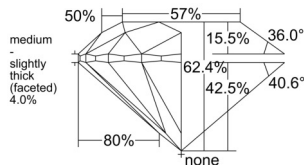

GIA®

FACSIMILE

GIA REPORT

7543721721

Verify this report at GIA.edu

GIA NATURAL DIAMOND DOSSIER®

February 27, 2026

GIA Report Number 7543721721

Shape and Cutting Style ..... Round Brilliant

Measurements ..... 4.24 - 4.27 x 2.65 mm

GRADING RESULTS

Carat Weight ..... 0.30 carat

Color Grade ..... N

Clarity Grade VVS2

Cut Grade ..... Excellent

ADDITIONAL GRADING INFORMATION

Polish ..... Excellent

Symmetry ..... Excellent

Fluorescence ..... None

Clarity Characteristics..... Pinpoint, Cloud, Surface Graining

Inscription(s): GIA 7543721721

PROPORTIONS

Profile to actual proportions

GRADING SCALES

GIA COLOR SCALE

COLORLESS	D
	E
	F
	G
	H
	I
	J
NEAR COLORLESS	K
	L
	M
Faint	N
	O
	P
	Q
	R
	S
	T
	U
	V
	W
	X
	Y
Light	Z

GIA CLARITY SCALE

FLAWLESS	INTERNAL FLAWLESS	
		FLAWLESS
VERY VERY SLIGHTLY INCLUDED	VVS₁	
	VVS₂	
VERY SLIGHTLY INCLUDED	VS₁	
	VS₂	
SLIGHTLY INCLUDED	SI₁	
	SI₂	
INCLUDED	I₁	
	I₂	
	I₃	

GIA CUT SCALE

EXCELLENT
VERY GOOD
GOOD
FAIR
POOR