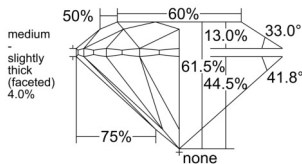

GIA®

FACSIMILE

GIA REPORT 7543717959

Verify this report at GIA.edu

GIA NATURAL DIAMOND DOSSIER®

February 27, 2026
GIA Report Number 7543717959
Shape and Cutting Style ..... Round Brilliant
Measurements ..... 5.09 - 5.12 x 3.14 mm

GRADING RESULTS

Carat Weight ..... 0.50 carat
Color Grade ..... E
Clarity Grade VVS1
Cut Grade ..... Excellent

ADDITIONAL GRADING INFORMATION

Polish ..... Excellent
Symmetry ..... Excellent
Fluorescence ..... None
Clarity Characteristics ..... Cloud, Internal Graining
Inscription(s): GIA 7543717959

PROPORTIONS

Profile to actual proportions