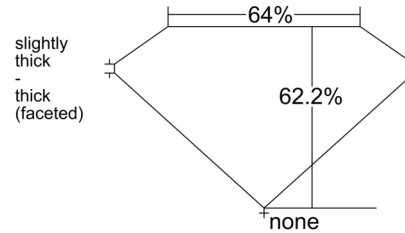

GIA NATURAL DIAMOND GRADING REPORT

February 25, 2026
 GIA Report Number 7543698001
 Shape and Cutting Style Marquise Brilliant
 Measurements 9.91 x 5.18 x 3.22 mm

GRADING RESULTS

Carat Weight 1.01 carat
 Color Grade D
 Clarity Grade Flawless

ADDITIONAL GRADING INFORMATION

Polish Excellent
 Symmetry Excellent
 Fluorescence None
 Inscription(s): GIA 7543698001

PROPORTIONS

Profile not to actual proportions

CLARITY CHARACTERISTICS

GRADING SCALES

GIA COLOR SCALE		GIA CLARITY SCALE		
COLOURLESS	D	VERY VERY SLIGHTLY INCLUDED	FLAWLESS	
	E		INTERNALLY FLAWLESS	
	F		VVS ₁	
NEAR COLOURLESS	G		VVS ₂	
	H		VERY SLIGHTLY INCLUDED	VS ₁
	I			VS ₂
J	SLIGHTLY INCLUDED	SI ₁		
FAINT		K	SI ₂	
		L	INCLUDED	I ₁
	M	I ₂		
N	I ₃			
VERY LIGHT	O			
	P			
	Q			
LIGHT	R			
	S			
	T			
	U			
	V			
	W			
X				
Y				
Z				