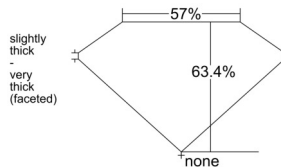

GIA®

FACSIMILE

GIA REPORT

7543696364

Verify this report at GIA.edu

GIA NATURAL DIAMOND DOSSIER®

February 24, 2026

GIA Report Number 7543696364

Shape and Cutting Style ..... Heart Brilliant

Measurements ..... 5.85 x 6.52 x 4.13 mm

GRADING RESULTS

Carat Weight ..... 0.90 carat

Color Grade ..... F

Clarity Grade VS1

ADDITIONAL GRADING INFORMATION

Polish ..... Excellent

Symmetry ..... Excellent

Fluorescence ..... None

Clarity Characteristics ..... Crystal

Inscription(s): GIA 7543696364

PROPORTIONS

Profile not to actual proportions

GRADING SCALES

GIA COLOR SCALE		GIA CLARITY SCALE			
COLORLESS	D	VERY VERY SLIGHTLY INCLUDED	FLAWLESS		
	E		INTERNALLY FLAWLESS		
	F	VERY SLIGHTLY INCLUDED	VS₁		
	G		VS₂		
	H		VS₁		
	NEAR COLORLESS	I	SLIGHTLY INCLUDED	SI₁	
		J		SI₂	
		FAINT	K	INCLUDED	I₁
			L		I₂
			M		I₃
VERT LIGHT	N				
	O				
	P				
	Q				
	R				
	S				
	T				
LIGHT	U				
	V				
	W				
	X				
	Y				
	Z