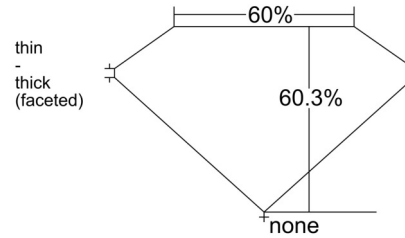

GIA NATURAL DIAMOND GRADING REPORT

February 26, 2026  
 GIA Report Number ..... 7543694582  
 Shape and Cutting Style ..... Marquise Brilliant  
 Measurements ..... 10.55 x 5.70 x 3.44 mm

GRADING RESULTS

Carat Weight ..... 1.20 carat  
 Color Grade ..... D  
 Clarity Grade ..... Internally Flawless

ADDITIONAL GRADING INFORMATION

Polish ..... Excellent  
 Symmetry ..... Excellent  
 Fluorescence ..... None  
 Inscription(s): GIA 7543694582

**Comments:** Surface graining is not shown. Minor details of polish are not shown.

PROPORTIONS

Profile not to actual proportions

CLARITY CHARACTERISTICS

GRADING SCALES

GIA COLOR SCALE		GIA CLARITY SCALE		
COLOURLESS	D	VERY VERY SLIGHTLY INCLUDED	FLAWLESS	
	E		INTERNALLY FLAWLESS	
	F		VVS <sub>1</sub>	
NEAR COLOURLESS	G		VVS <sub>2</sub>	
	H		VERY SLIGHTLY INCLUDED	VS <sub>1</sub>
	I			VS <sub>2</sub>
J	SLIGHTLY INCLUDED			SI <sub>1</sub>
FAINT			K	SI <sub>2</sub>
			L	INCLUDED
	M		I <sub>2</sub>	
N	I <sub>3</sub>			
VERY LIGHT	O			
	P			
	Q			
LIGHT	R			
	S			
	T			
	U			
	V			
	W			
	X			
Y				
Z				