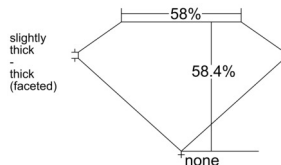

GIA®

FACSIMILE

GIA REPORT

7543662858

Verify this report at GIA.edu

GIA NATURAL DIAMOND DOSSIER®

February 18, 2026

GIA Report Number 7543662858

Shape and Cutting Style ..... Heart Brilliant

Measurements ..... 5.32 x 6.15 x 3.59 mm

GRADING RESULTS

Carat Weight ..... 0.70 carat

Color Grade ..... G

Clarity Grade VVS1

ADDITIONAL GRADING INFORMATION

Polish ..... Excellent

Symmetry ..... Excellent

Fluorescence ..... None

Clarity Characteristics ..... Feather

Inscription(s): GIA 7543662858

PROPORTIONS

Profile not to actual proportions

GRADING SCALES

GIA COLOR SCALE		GIA CLARITY SCALE			
COLORLESS	D	VERY VERY SLIGHTLY INCLUDED	FLAWLESS		
	E		INTERNALLY FLAWLESS		
	F	VERY SLIGHTLY INCLUDED	VVS₁		
	G		VVS₂		
	H		VS₁		
	NEAR COLORLESS	I	SLIGHTLY INCLUDED	VS₂	
		J		SI₁	
		FAINT	K	INCLUDED	SI₂
			L		I₁
			M		I₂
VERT LIGHT			N	INCLUDED	I₃
	O				
	P				
	Q				
LIGHT	R				
	S				
	T				
	U				
	V				
	Z