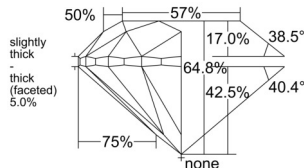

GIA®

FACSIMILE

GIA REPORT

7543606421

Verify this report at GIA.edu

GIA NATURAL DIAMOND DOSSIER®

February 10, 2026

GIA Report Number 7543606421

Shape and Cutting Style ..... Round Brilliant

Measurements ..... 5.49 - 5.56 x 3.58 mm

GRADING RESULTS

Carat Weight ..... 0.70 carat

Color Grade ..... M

Clarity Grade VS1

Cut Grade ..... Very Good

ADDITIONAL GRADING INFORMATION

Polish ..... Excellent

Symmetry ..... Very Good

Fluorescence ..... None

Clarity Characteristics ..... Crystal

Inscription(s): GIA 7543606421

PROPORTIONS

Profile to actual proportions