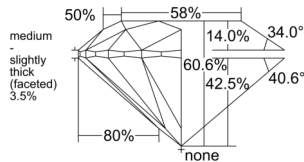

GIA®

FACSIMILE

GIA REPORT 7543578021

Verify this report at GIA.edu

GIA NATURAL DIAMOND DOSSIER®

February 04, 2026
GIA Report Number 7543578021
Shape and Cutting Style ..... Round Brilliant
Measurements ..... 4.74 - 4.76 x 2.88 mm

GRADING RESULTS

Carat Weight ..... 0.40 carat
Color Grade ..... D
Clarity Grade VVS1
Cut Grade ..... Excellent

ADDITIONAL GRADING INFORMATION

Polish ..... Excellent
Symmetry ..... Excellent
Fluorescence ..... None
Clarity Characteristics ..... Pinpoint
Inscription(s): GIA 7543578021

PROPORTIONS

Profile to actual proportions