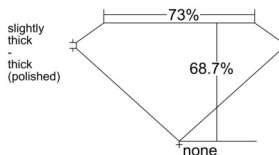

GIA®

FACSIMILE

GIA REPORT 7543561206

Verify this report at GIA.edu

GIA NATURAL DIAMOND DOSSIER®

February 03, 2026
GIA Report Number 7543561206
Shape and Cutting Style ..... Square Modified Brilliant
Measurements ..... 5.51 x 5.44 x 3.74 mm

GRADING RESULTS

Carat Weight ..... 0.96 carat
Color Grade ..... H
Clarity Grade VVS1

ADDITIONAL GRADING INFORMATION

Polish ..... Excellent
Symmetry ..... Very Good
Fluorescence ..... Strong Blue
Clarity Characteristics ..... Cloud
Inscription(s): GIA 7543561206

PROPORTIONS

Profile not to actual proportions

GRADING SCALES

GIA COLOR SCALE		GIA CLARITY SCALE			
COLORLESS	D	VERY VERY SLIGHTLY INCLUDED	FLAWLESS		
	E		INTERNALLY FLAWLESS		
	F	VERY SLIGHTLY INCLUDED	VVS₁		
	G		VVS₂		
	H		VS₁		
	NEAR COLORLESS	I	SLIGHTLY INCLUDED	VS₂	
		J		SI₁	
		FAINT	K	INCLUDED	SI₂
			L		I₁
			M		I₂
VERT LIGHT	N	LIGHT	I₃		
	O				
	P				
	Q				
	R				
	S