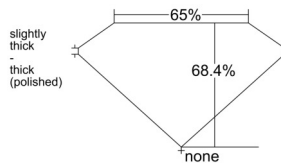

GIA®

FACSIMILE

GIA REPORT 7543559362

Verify this report at GIA.edu

GIA NATURAL DIAMOND DOSSIER®

February 02, 2026
GIA Report Number 7543559362
Shape and Cutting Style ..... Square Emerald Cut
Measurements ..... 4.66 x 4.55 x 3.11 mm

GRADING RESULTS

Carat Weight ..... 0.61 carat
Color Grade ..... F
Clarity Grade VVS2

ADDITIONAL GRADING INFORMATION

Polish ..... Excellent
Symmetry ..... Excellent
Fluorescence ..... None
Clarity Characteristics ..... Pinpoint
Inscription(s): GIA 7543559362

PROPORTIONS

Profile not to actual proportions

GRADING SCALES

GIA COLOR SCALE		GIA CLARITY SCALE			
COLORLESS	D	VERY VERY SLIGHTLY INCLUDED	FLAWLESS		
	E		INTERNALLY FLAWLESS		
	F	VERY SLIGHTLY INCLUDED	VVS₁		
	G		VVS₂		
	H		VS₁		
	NEAR COLORLESS	I	SLIGHTLY INCLUDED	VS₂	
		J		SI₁	
		FAINT	K	INCLUDED	SI₂
			L		I₁
			M		I₂
VERT LIGHT	N	LIGHT	I₃		
	O				
	P				
	Q				
	R