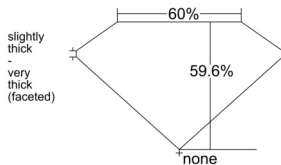

GIA®

FACSIMILE

GIA REPORT 7543558028

Verify this report at GIA.edu

GIA NATURAL DIAMOND DOSSIER®

February 03, 2026
GIA Report Number 7543558028
Shape and Cutting Style ..... Heart Brilliant
Measurements ..... 5.28 x 6.12 x 3.65 mm

GRADING RESULTS

Carat Weight ..... 0.70 carat
Color Grade ..... H
Clarity Grade VS1

ADDITIONAL GRADING INFORMATION

Polish ..... Excellent
Symmetry ..... Excellent
Fluorescence ..... None
Clarity Characteristics..... Crystal, Cloud, Needle, Pinpoint
Inscription(s): GIA 7543558028

PROPORTIONS

Profile not to actual proportions

GRADING SCALES

GIA COLOR SCALE		GIA CLARITY SCALE		
COLORLESS	D	VERY SLIGHTLY INCLUDED	FLAWLESS	
	E		INTERNALLY FLAWLESS	
	F		VVS₁	
	NEAR COLORLESS	G	VVS₂	
		H	VS₁	
		I		
		J	VS₂	
	FAINT	K	SLIGHTLY INCLUDED	SI₁
		L		
		M	INCLUDED	I₁
N				
VERT LIGHT	O	VERY SLIGHTLY INCLUDED	I₂	
	P			
	Q	INCLUDED	I₃	
	R			
	LIGHT	S		
		T		
U				
V				
	W			
	X			
	Y			
	Z