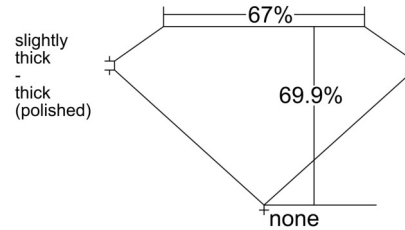

PROPORTIONS

Profile not to actual proportions