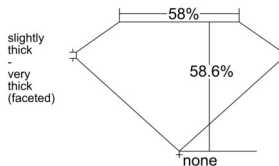

GIA®

FACSIMILE

GIA REPORT

7543552547

Verify this report at GIA.edu

GIA NATURAL DIAMOND DOSSIER®

January 31, 2026
GIA Report Number 7543552547
Shape and Cutting Style ..... Heart Brilliant
Measurements ..... 5.73 x 6.70 x 3.93 mm

GRADING RESULTS

Carat Weight ..... 0.90 carat
Color Grade I
Clarity Grade VS2

ADDITIONAL GRADING INFORMATION

Polish ..... Very Good
Symmetry ..... Excellent
Fluorescence ..... Faint
Clarity Characteristics..... Crystal, Feather
Inscription(s): GIA 7543552547

PROPORTIONS

Profile not to actual proportions

GRADING SCALES

GIA COLOR SCALE		GIA CLARITY SCALE			
COLORLESS	D	VERY VERY SLIGHTLY INCLUDED	FLAWLESS		
	E		INTERNALLY FLAWLESS		
	F	VERY SLIGHTLY INCLUDED	VVS₁		
	G		VVS₂		
	H		VS₁		
	NEAR COLORLESS	I	SLIGHTLY INCLUDED	VS₂	
		J		SI₁	
		FAINT	K	INCLUDED	SI₂
			L		I₁
			M		I₂
VERT LIGHT	N		INCLUDED	I₃	
	O				
	P				
	Q				
	R				
LIGHT	S				
	T				
	U				
	V				
	W				
	X				
Y					
Z