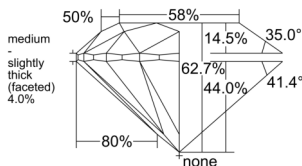

GIA®

FACSIMILE

GIA REPORT 7543550533

Verify this report at GIA.edu

GIA NATURAL DIAMOND DOSSIER®

February 02, 2026
GIA Report Number 7543550533
Shape and Cutting Style ..... Round Brilliant
Measurements ..... 4.38 - 4.42 x 2.76 mm

GRADING RESULTS

Carat Weight ..... 0.33 carat
Color Grade ..... J
Clarity Grade VS1
Cut Grade ..... Excellent

ADDITIONAL GRADING INFORMATION

Polish ..... Excellent
Symmetry ..... Excellent
Fluorescence ..... Strong Blue
Clarity Characteristics ..... Crystal, Pinpoint
Inscription(s): GIA 7543550533

PROPORTIONS

GRADING SCALES

GIA COLOR SCALE

COLOURLESS	D
	E
	F
	G
	H
	I
NEAR COLOURLESS	J
	K
	L
FAIN	M
	N
	O
	P
VERY LIGHT	Q
	R
	S
	T
	U
	V
	W
	X
	Y
LIGHT	Z

GIA CLARITY SCALE

FLAWLESS	INTERNAL FLAWLESS	
		FLAWLESS
VERY VERY SLIGHTLY INCLUDED	VVS₁	
	VVS₂	
VERY SLIGHTLY INCLUDED	VS₁	
	VS₂	
SLIGHTLY INCLUDED	SI₁	
	SI₂	
INCLUDED	I₁	
	I₂	
	I₃	

GIA CUT SCALE

EXCELLENT
VERY GOOD
GOOD
FAIR
POOR