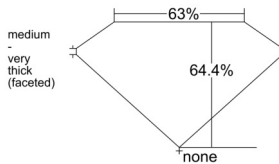

GIA®

FACSIMILE

GIA REPORT 7543536716

Verify this report at GIA.edu

GIA NATURAL DIAMOND DOSSIER®

January 29, 2026
GIA Report Number 7543536716
Shape and Cutting Style ..... Pear Brilliant
Measurements ..... 6.37 x 4.04 x 2.60 mm

GRADING RESULTS

Carat Weight ..... 0.40 carat
Color Grade ..... D
Clarity Grade VS1

ADDITIONAL GRADING INFORMATION

Polish ..... Excellent
Symmetry ..... Very Good
Fluorescence ..... None
Clarity Characteristics..... Indented Natural
Inscription(s): GIA 7543536716

PROPORTIONS

Profile not to actual proportions

GRADING SCALES

GIA COLOR SCALE		GIA CLARITY SCALE	
COLORLESS	D	VERY VERY SLIGHTLY INCLUDED	FLAWLESS
	E		INTERNALLY FLAWLESS
	F		VVS₁
	G		VVS₂
	H		VS₁
	I		VS₂
	J		SI₁
	K		SI₂
	L		I₁
	M		I₂
NEAR COLORLESS	N	SLIGHTLY INCLUDED	I₃
	O		
	P		
	Q		
FAINT	R		
	S		
	T		
	U		
VERT LIGHT	V		
	W		
	X		
	Y		
LIGHT	Z