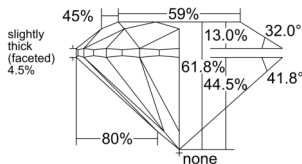

GIA®

FACSIMILE

GIA REPORT 7543517823

Verify this report at GIA.edu

GIA NATURAL DIAMOND DOSSIER®

January 27, 2026
GIA Report Number 7543517823
Shape and Cutting Style ..... Round Brilliant
Measurements ..... 4.37 - 4.40 x 2.71 mm

GRADING RESULTS

Carat Weight ..... 0.32 carat
Color Grade ..... D
Clarity Grade VVS1
Cut Grade ..... Excellent

ADDITIONAL GRADING INFORMATION

Polish ..... Excellent
Symmetry ..... Excellent
Fluorescence ..... Medium Blue
Clarity Characteristics ..... Pinpoint, Internal Graining
Inscription(s): GIA 7543517823

PROPORTIONS

Profile to actual proportions

GRADING SCALES

GIA COLOR SCALE	GIA CLARITY SCALE	GIA CUT SCALE	
D	FLAWLESS	EXCELLENT	
E	INTERNALLY FLAWLESS		
F		VVS₁	VERY GOOD
G	VVS₂		
H	VS₁	GOOD	
I	VS₂		
J	SI₁	FAIR	
K	SI₂		
L	I₁	POOR	
M			
N			
O	I₂		
P			
Q	I₃		
R			
S			
T			
U			
V			
W			
X			
Y			
Z