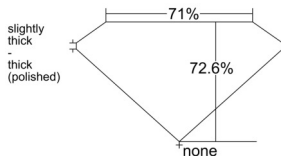

GIA®

FACSIMILE

GIA REPORT 7543502909

Verify this report at GIA.edu

GIA NATURAL DIAMOND DOSSIER®

January 23, 2026
GIA Report Number 7543502909
Shape and Cutting Style ..... Square Modified Brilliant
Measurements ..... 4.09 x 4.07 x 2.96 mm

GRADING RESULTS

Carat Weight ..... 0.40 carat
Color Grade ..... G
Clarity Grade VVS2

ADDITIONAL GRADING INFORMATION

Polish ..... Excellent
Symmetry ..... Very Good
Fluorescence ..... None
Clarity Characteristics ..... Cloud, Feather, Pinpoint
Inscription(s): GIA 7543502909

PROPORTIONS

Profile not to actual proportions

GRADING SCALES

GIA COLOR SCALE		GIA CLARITY SCALE			
COLORLESS	D	VERY VERY SLIGHTLY INCLUDED	FLAWLESS		
	E		INTERNALLY FLAWLESS		
	F	VERY SLIGHTLY INCLUDED	VVS₁		
	G		VVS₂		
	H		VS₁		
	NEAR COLORLESS	I	SLIGHTLY INCLUDED	VS₂	
		J		SI₁	
		FAINT	K	INCLUDED	SI₂
			L		I₁
			M		I₂
VERT LIGHT			N	INCLUDED	I₃
			O		
			P		
	Q				
LIGHT	R				
	S				
	T				
	U				
	V				
	Z