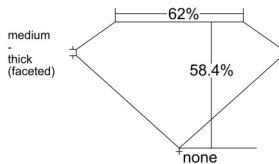

GIA®

FACSIMILE

GIA REPORT 7543488818

Verify this report at GIA.edu

GIA NATURAL DIAMOND DOSSIER®

January 21, 2026
GIA Report Number 7543488818
Shape and Cutting Style ..... Heart Brilliant
Measurements ..... 5.13 x 5.77 x 3.37 mm

GRADING RESULTS

Carat Weight ..... 0.58 carat
Color Grade ..... G
Clarity Grade VS2

ADDITIONAL GRADING INFORMATION

Polish ..... Excellent
Symmetry ..... Very Good
Fluorescence ..... None
Clarity Characteristics ..... Crystal, Cloud
Inscription(s): GIA 7543488818

PROPORTIONS

Profile not to actual proportions

GRADING SCALES

GIA COLOR SCALE		GIA CLARITY SCALE			
COLORLESS	D	VERY VERY SLIGHTLY INCLUDED	FLAWLESS		
	E		INTERNALLY FLAWLESS		
	F	VERY SLIGHTLY INCLUDED	VVS₁		
	G		VVS₂		
	H		VS₁		
	NEAR COLORLESS	I	SLIGHTLY INCLUDED	VS₂	
		J		SI₁	
		FAINT	K	INCLUDED	SI₂
			L		I₁
			M		I₂
VERT LIGHT	N	NOT GRADED	I₃		
	O				
	P				
	Q				
	R				
	S				
LIGHT	T				
	U				
	V				
	W				
	X				
Y					
Z