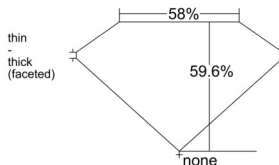

GIA®

FACSIMILE

GIA REPORT

7543468871

Verify this report at GIA.edu

GIA NATURAL DIAMOND DOSSIER®

January 19, 2026
GIA Report Number 7543468871
Shape and Cutting Style ..... Heart Brilliant
Measurements ..... 5.24 x 6.23 x 3.71 mm

GRADING RESULTS

Carat Weight ..... 0.71 carat
Color Grade ..... G
Clarity Grade VS2

ADDITIONAL GRADING INFORMATION

Polish ..... Very Good
Symmetry ..... Excellent
Fluorescence ..... Faint
Clarity Characteristics ..... Feather
Inscription(s): GIA 7543468871

PROPORTIONS

Profile not to actual proportions

GRADING SCALES

GIA COLOR SCALE		GIA CLARITY SCALE			
COLORLESS	D	VERY VERY SLIGHTLY INCLUDED	FLAWLESS		
	E		INTERNALLY FLAWLESS		
	F	VERY SLIGHTLY INCLUDED	VVS₁		
	G		VVS₂		
	H		VS₁		
	NEAR COLORLESS	I	SLIGHTLY INCLUDED	VS₂	
		J		SI₁	
		FAINT	K	INCLUDED	SI₂
			L		I₁
			M		I₂
VERT LIGHT	N	LIGHT	I₃		
	O				
	P				
	Q				
	R