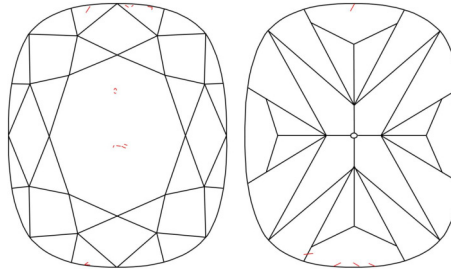

GIA NATURAL DIAMOND GRADING REPORT

January 19, 2026  
 GIA Report Number ..... 7543457026  
 Shape and Cutting Style ..... Cushion Modified Brilliant  
 Measurements ..... 9.20 x 7.54 x 5.21 mm

GRADING RESULTS

Carat Weight ..... 3.01 carat  
 Color Grade ..... J  
 Clarity Grade ..... VVS2

ADDITIONAL GRADING INFORMATION

Polish ..... Excellent  
 Symmetry ..... Excellent  
 Fluorescence ..... None  
 Inscription(s): GIA 7543457026  
 Comments: Pinpoints are not shown.

PROPORTIONS

Profile not to actual proportions

CLARITY CHARACTERISTICS

KEY TO SYMBOLS\*

-  Needle
-  Cloud
-  Feather

\* Red symbols denote internal characteristics (inclusions). Green or black symbols denote external characteristics (blemishes). Diagram is an approximate representation of the diamond, and symbols shown indicate type, position, and approximate size of clarity characteristics. All clarity characteristics may not be shown. Details of finish are not shown.