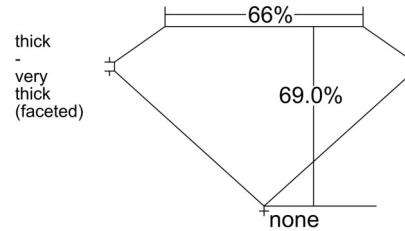

GIA NATURAL DIAMOND GRADING REPORT

January 19, 2026  
 GIA Report Number ..... 7543457026  
 Shape and Cutting Style ..... Cushion Modified Brilliant  
 Measurements ..... 9.20 x 7.54 x 5.21 mm

GRADING RESULTS

Carat Weight ..... 3.01 carat  
 Color Grade ..... J  
 Clarity Grade ..... VVS2

ADDITIONAL GRADING INFORMATION

Polish ..... Excellent  
 Symmetry ..... Excellent  
 Fluorescence ..... None  
 Inscription(s): GIA 7543457026  
 Comments: Pinpoints are not shown.

PROPORTIONS

Profile not to actual proportions

CLARITY CHARACTERISTICS

KEY TO SYMBOLS\*

-  Needle
-  Cloud
-  Feather

\* Red symbols denote internal characteristics (inclusions). Green or black symbols denote external characteristics (blemishes). Diagram is an approximate representation of the diamond, and symbols shown indicate type, position, and approximate size of clarity characteristics. All clarity characteristics may not be shown. Details of finish are not shown.