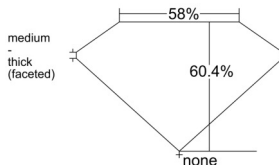

GIA®

FACSIMILE

GIA REPORT

7543449935

Verify this report at GIA.edu

GIA NATURAL DIAMOND DOSSIER®

January 16, 2026
GIA Report Number **7543449935**
Shape and Cutting Style ..... **Heart Brilliant**
Measurements ..... **4.82 x 5.66 x 3.42 mm**

GRADING RESULTS

Carat Weight ..... **0.54 carat**
Color Grade ..... **G**
Clarity Grade **VVS2**

ADDITIONAL GRADING INFORMATION

Polish ..... **Excellent**
Symmetry ..... **Excellent**
Fluorescence ..... **None**
Clarity Characteristics ..... **Needle, Pinpoint**
Inscription(s): **GIA 7543449935**

PROPORTIONS

Profile not to actual proportions

GRADING SCALES

GIA COLOR SCALE		GIA CLARITY SCALE			
COLORLESS	D	VERY VERY SLIGHTLY INCLUDED	FLAWLESS		
	E		INTERNALLY FLAWLESS		
	F	VERY SLIGHTLY INCLUDED	VVS₁		
	G		VVS₂		
	H		VS₁		
	NEAR COLORLESS	I	SLIGHTLY INCLUDED	VS₂	
		J		SI₁	
		FAINT	K	INCLUDED	SI₂
			L		I₁
			M		I₂
VERTICALLY LIGHT	N	INCLUDED	I₃		
	O				
	P				
	Q				
	R				
LIGHT	S				
	T				
	U				
	V				
	W				
	X				
	Y				
	Z